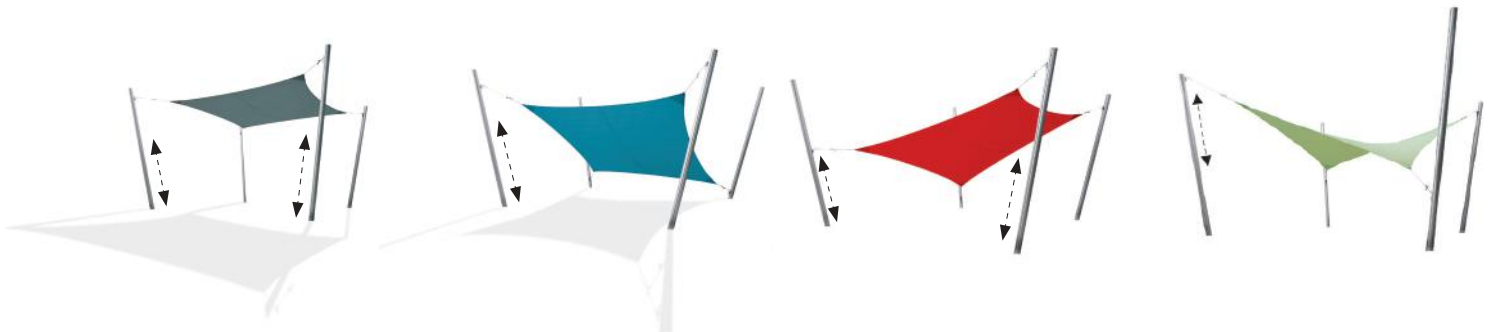

MODELS

Triangle

Square

Rectangle

POSITIONS

COLORS

	Marble	Curacao	Mint	Blush	Pepper	Lichen	Adriatic	Blue Storm	Flanelle	Black
SUNBRELLA										
SOLIDUM					All colors of the Sunbrella fabric range furniture grade Solids' (no stripes or patterns) are available on special request with a minimum order quantity of 10 pcs. Contact Umbrosa for more information.					
	Natural	Canvas	Grey	Taupe						

DIMENSIONS

MATERIALS

FABRIC

Solidum – 100% Acryl 255 gr/m²
 Sunbrella – 100% Acryl 260 gr/m²
 More details – see spec sheet Fabrics

POLE

Naturally anodized aluminum
 White – RAL 9016 TEC
 Dusk – RAL 8022 TEC

OTHER MATERIALS

Carabiner: stainless steel 316 (marine grade)
 Handle: stainless steel 316 (casted & polished)
 Rope: Ø 6mm/0,24"

For projects – consult Umbrosa for powder coating finish options (RAL).
 Contact us for the details on the MOQ.

PACKAGING & TRANSPORT

Ingenua	L (cm)	W (cm)	H (cm)	Weight (kg)	L (")	W (")	H (")	Weight (lbs)
Box pole	270	10	8,5	7,3	8'10"	4"	3"	16
Bag Sail	45	55	16	2,23 - 5,26	1'5"	1'10"	6"	5-11

NICE TO KNOW

- Spare parts available
- Designed and manufactured in Belgium
- Warranty between 15 and 2 years, see Warranty Sheet
- Download manual (QR-code included)
- Storage bag included (PU coated fabric)
- Wind speeds up to 6 beaufort, 50 km/h, 31 mph when base is permanently fixed (for details, please check our pricelist)
- Tested at TU Delft