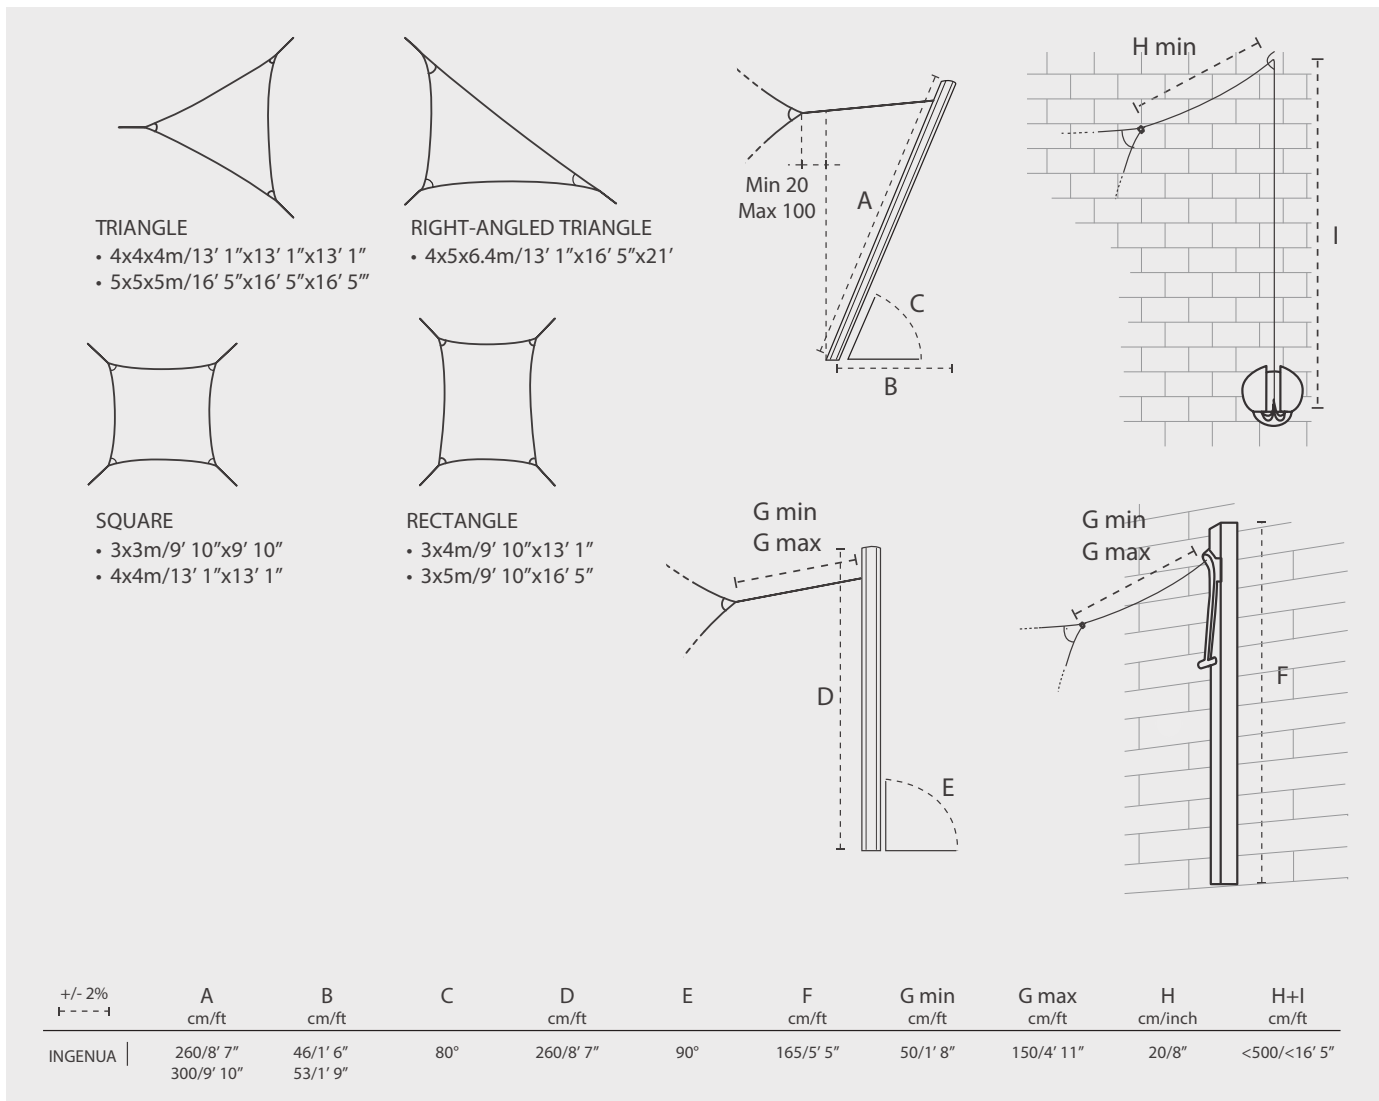

MODELS

Triangle

Square

Rectangle

POSITIONS

COLORS

	Marble	Curacao	Mint	Blush	Pepper	Lichen	Adriatic	Blue Storm	Flanelle	Black
SUNBRELLA										
SOLIDUM					All colors of the Sunbrella fabric range furniture grade Solids' (no stripes or patterns) are available on special request with a minimum order quantity of 10 pcs. Contact Umbrosa for more information.					
	Natural	Canvas	Grey	Taupe						

DIMENSIONS

MATERIALS

FABRIC

Solidum – 100% Acryl 255 gr/m²
 Sunbrella – 100% Acryl 260 gr/m²
 More details – see spec sheet Fabrics

POLE

Naturally anodized aluminum
 White – RAL 9016 TEC
 Dusk – RAL 8022 TEC

OTHER MATERIALS

Carabiner: stainless steel 316 (marine grade)
 Handle: stainless steel 316 (casted & polished)
 Rope: Ø 6mm/0,24"

For projects – consult Umbrosa for powder coating finish options (RAL).
 Contact us for the details on the MOQ.

PACKAGING & TRANSPORT

Ingenua	L (cm)	W (cm)	H (cm)	Weight (kg)	L (")	W (")	H (")	Weight (lbs)
Box pole	270	10	8,5	7,3	8'10"	4"	3"	16
Bag Sail	45	55	16	2,23 - 5,26	1'5"	1'10"	6"	5-11

NICE TO KNOW

- Spare parts available
- Designed and manufactured in Belgium
- Warranty between 15 and 2 years, see Warranty Sheet
- Download manual (QR-code included)
- Storage bag included (PU coated fabric)
- Wind speeds up to 6 beaufort, 50 km/h, 31 mph when base is permanently fixed (for details, please check our pricelist)
- Tested at TU Delft